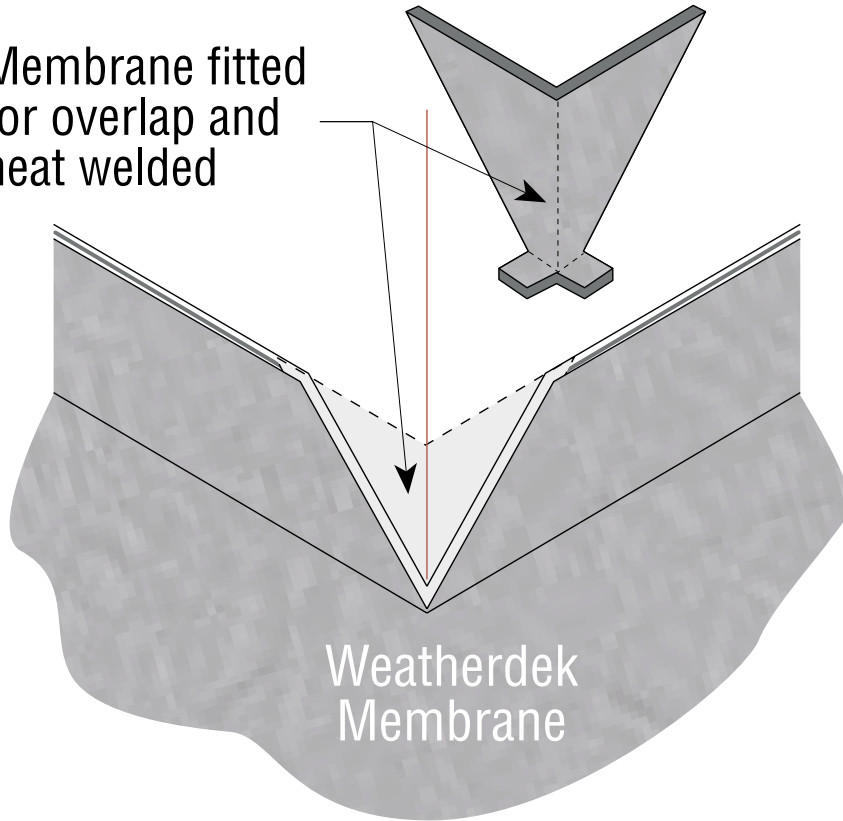

Membrane fitted
for overlap and
heat welded

Weatherdek
Membrane

OUTSIDE WALL CORNER

3